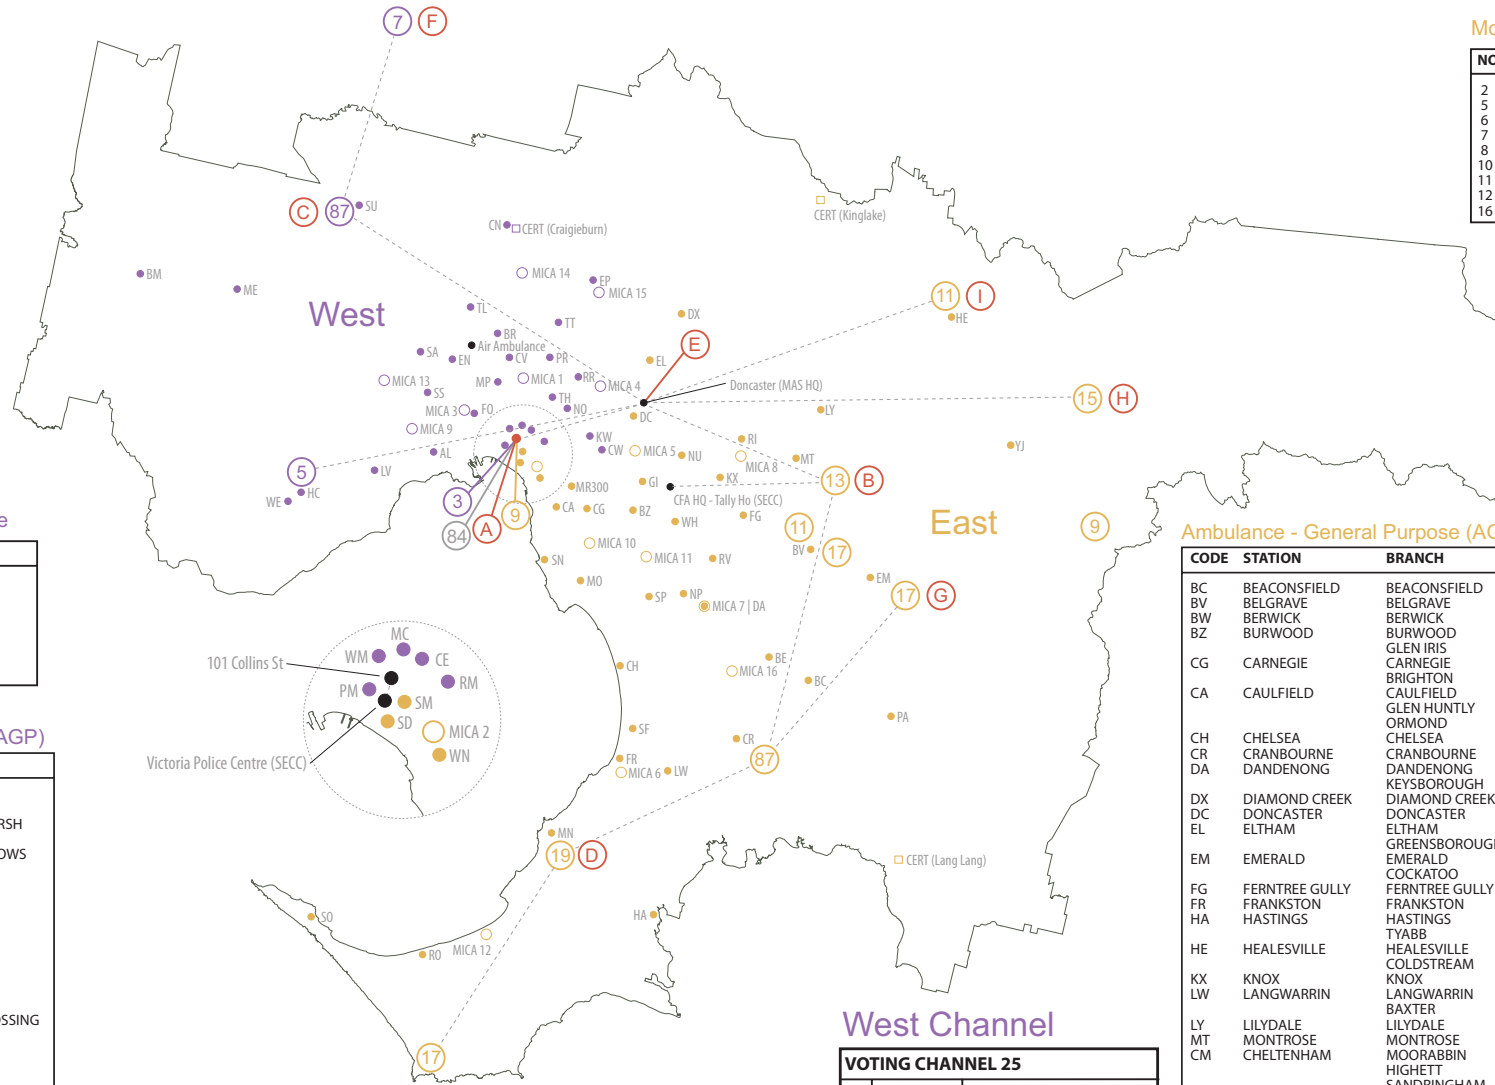

Mobile Intensive Care Ambulance

NO	LOCATION
1	JOHN FAWKNER HOSPITAL (COBURG)
3	FOOTSCRAY
4	WARRINGAL HOSPITAL (HEIDELBERG)
9	SUNSHINE WEST
13	DEER PARK
14	CAMPBELLFIELD
15	BUNDOORA

Ambulance - General Purpose (AGP)

West Channel

VOTING CHANNEL 25		
03	413.075	101 Collins St
05	413.150	Hoppers Crossing
07	413.225	Mt Macedon
87	412.650	Sunbury

East Channel

VOTING CHANNEL 26		
09	413.350	101 Collins St
11	413.100	Mt Beenak
13	412.850	Mt St Leonard
15	413.375	Mt Dandenong
17	412.800	Mt Victoria
		Emerald
		Belgrave
		Cape Schank
19	413.125	Arthurs Seat
87	412.650	Cranbourne South

Ambulance - General Purpose (AGP)

CODE	STATION	BRANCH
BC	BEACONSFIELD	BEACONSFIELD
BV	BELGRAVE	BELGRAVE
BW	BERWICK	BERWICK
BZ	BURWOOD	BURWOOD
		GLEN IRIS
CG	CARNEGIE	CARNEGIE
		BRIGHTON
CA	CAULFIELD	CAULFIELD
		GLEN HUNTLY
		ORMOND
CH	CHELSEA	CHELSEA
CR	CRANBOURNE	CRANBOURNE
DA	DANDENONG	DANDENONG
		KEYSBOROUGH
DX	DIAMOND CREEK	DIAMOND CREEK
DC	DONCASTER	DONCASTER
EL	ELTHAM	ELTHAM
		GREENSBOROUGH
EM	EMERALD	EMERALD
		COCKATOO
FG	FERNTREE GULLY	FERNTREE GULLY
FR	FRANKSTON	FRANKSTON
HA	HASTINGS	HASTINGS
		TYABB
HE	HEALESVILLE	HEALESVILLE
		COLDSTREAM
KX	KNOX	KNOX
LW	LANGWARRIN	LANGWARRIN
		BAXTER
LY	LILYDALE	LILYDALE
MT	MONTRORSE	MONTRORSE
CM	CHELTENHAM	MOORABBIN
		HIGHETT
		SANDRINGHAM
		BAYSIDE*
MN	MORNINGTON	MORNINGTON
NP	NOBLE PARK	NOBLE PARK
NU	NUNAWADING	NUNAWADING
		MITCHAM
		WARRANWOOD
PA	PAKENHAM	PAKENHAM
		OFFICER
RI	RINGWOOD	RINGWOOD
RO	ROSEBUD	ROSEBUD
RV	ROWVILLE	ROWVILLE
SF	SEAFORD	SEAFORD
		SKYE
SO	SORRENTO	SORRENTO
		PORTSEA
SM	SOUTH MELBOURNE	SOUTH MELBOURNE
		SOUTHBANK
SP	SPRINGVALE	SPRINGVALE
SD	ST KILDA	ST KILDA
WH	WAVERLEY	WAVERLEY
		SYNDAL
WH	WHEELERS HILL	WHEELERS HILL
WN	WINDSOR	WINDSOR
YJ	YARRA JUNCTION	YARRA JUNCTION
		GLADYSDALE

Repeater Links

17 Repeater Sites

MICA Location

AGP Location

Other Location

Metropolitan Ambulance Service
UHF Radio Network
(Version 1.3 - March 2005)

VICSCAN.ORG ©